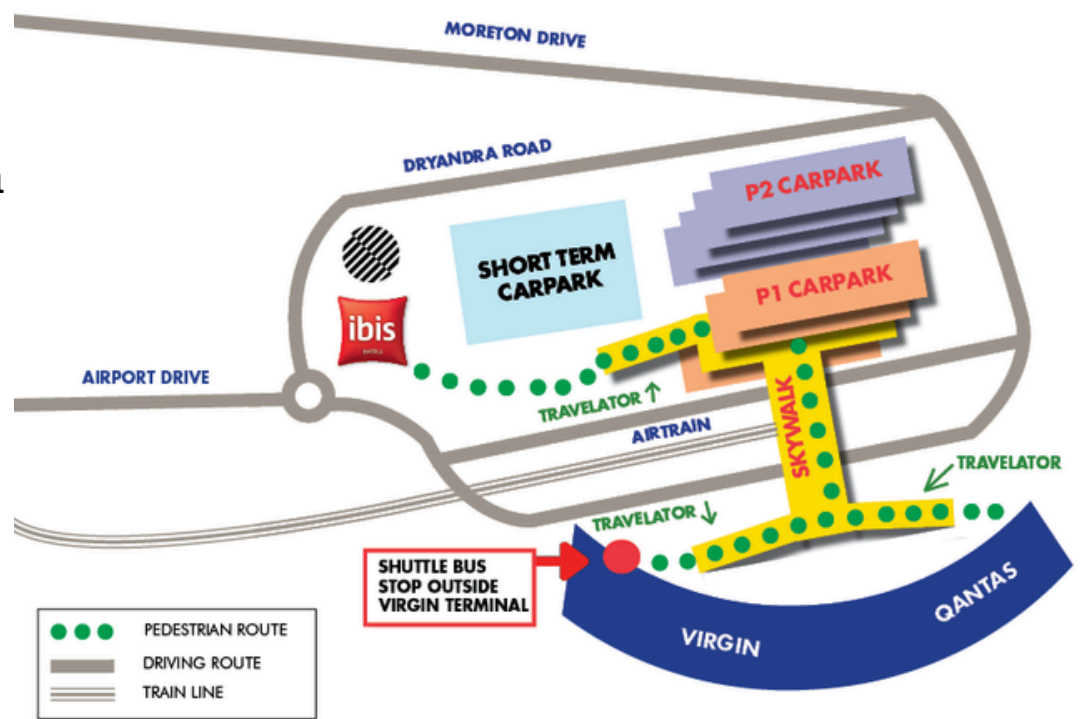

## ✓ Location

Brisbane Airport Centre is located a 7 minute walk from the Domestic Terminal. Follow the signage that reads “Hotel and Conference Centre”

[Click here](#) for walking video

## ✓ Delegate Parking

Delegate parking is available at Brisbane Airport Conference. Parking is located beneath the conference centre.

**\*NOTE - Parking is limited and cannot be reserved. Subject to availability at the time of arrival.**